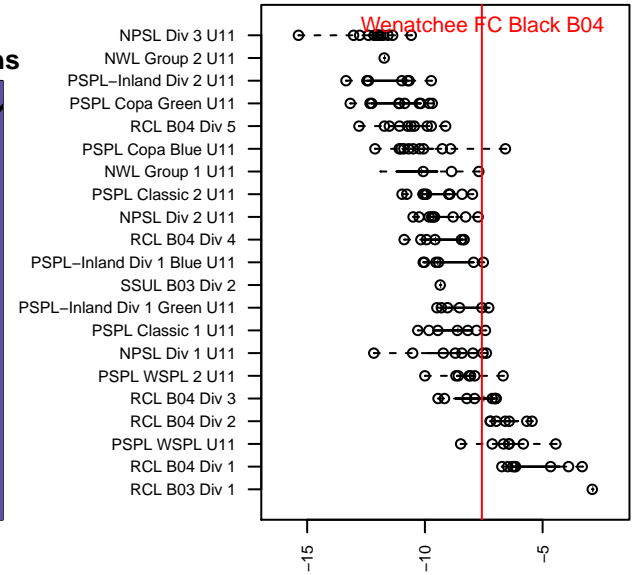

Wenatchee FC Black B04

Wenatchee FC
 Wenatchee, WA
 B04 total strength=491
 attack=0.5 defense=0.24
 fall league = PSPL-Inland Div 1 Green U11
 spr league = Spr PSPL-Inland Div 2 U12
 notes= was Wenatchee Fire

alt names used:
 Wen FC B04 U11 Zumach
 Wenatchee FC B04 Zumach
 Wenatchee FC Youth Club
 WENATCHEE FC YOUTH WENATCHEE FC BI

Venues played:
 2015 RVS Classic BU11
 2015 Crossfire Select BU11 Silver
 2015 PSPL-Inland Div 1 Green U11
 2015 Blue Mtn Exchange BU12/BU13
 2015 Spr PSPL-Inland Div 2 U12
 2015 WA Cup BU11 Gold/Silver U11

**attack and defense variance (black dot)
relative to other teams
and top 10 in region**

**attack and defense rating
relative to others at age
and all opponents in last 13 months**

Performance relative to 13 month average