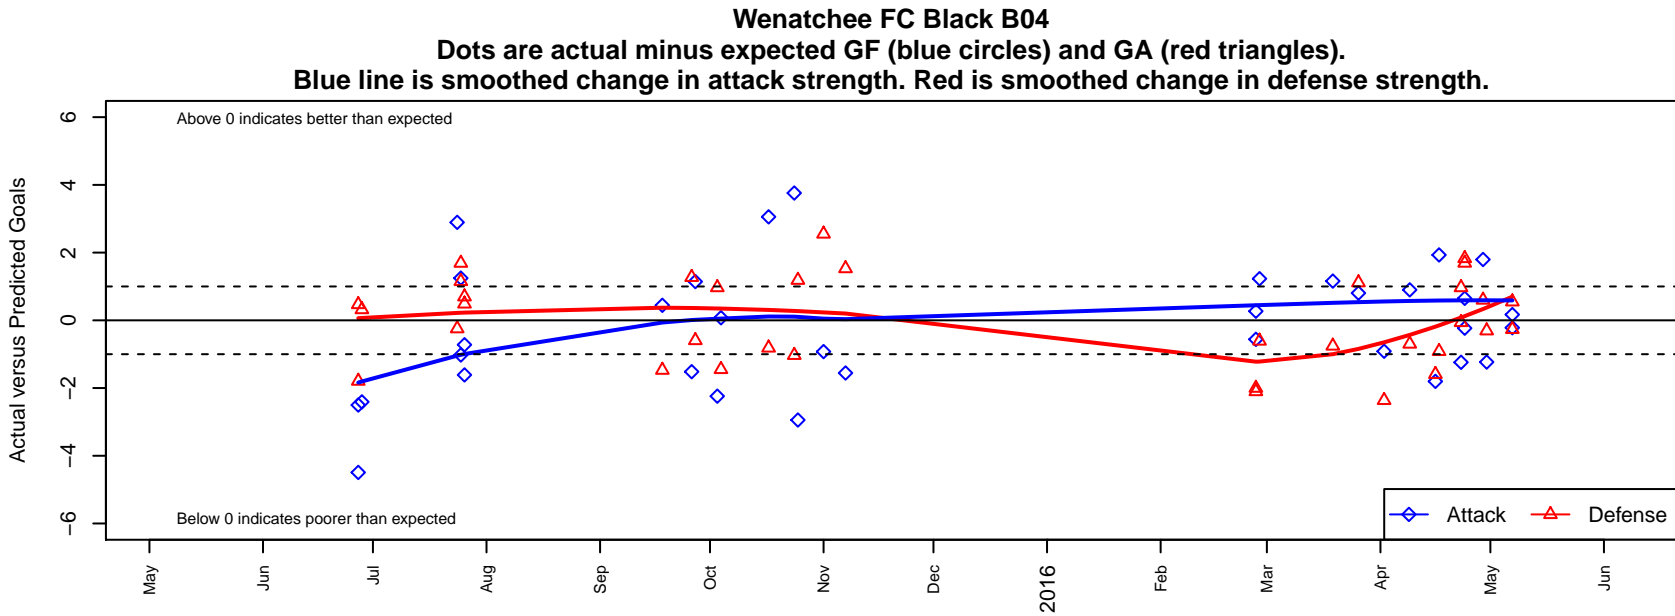

Wenatchee FC Black B04

Wenatchee FC
 Wenatchee, WA
 B04 total strength=491
 attack=0.5 defense=0.24
 fall league = PSPL-Inland Div 1 Green U11
 spr league = Spr PSPL-Inland Div 2 U12
 notes= was Wenatchee Fire

**attack and defense variance (black dot)
relative to other teams
and top 10 in region**

**attack and defense rating
relative to others at age
and all opponents in last 13 months**

Performance relative to 13 month average